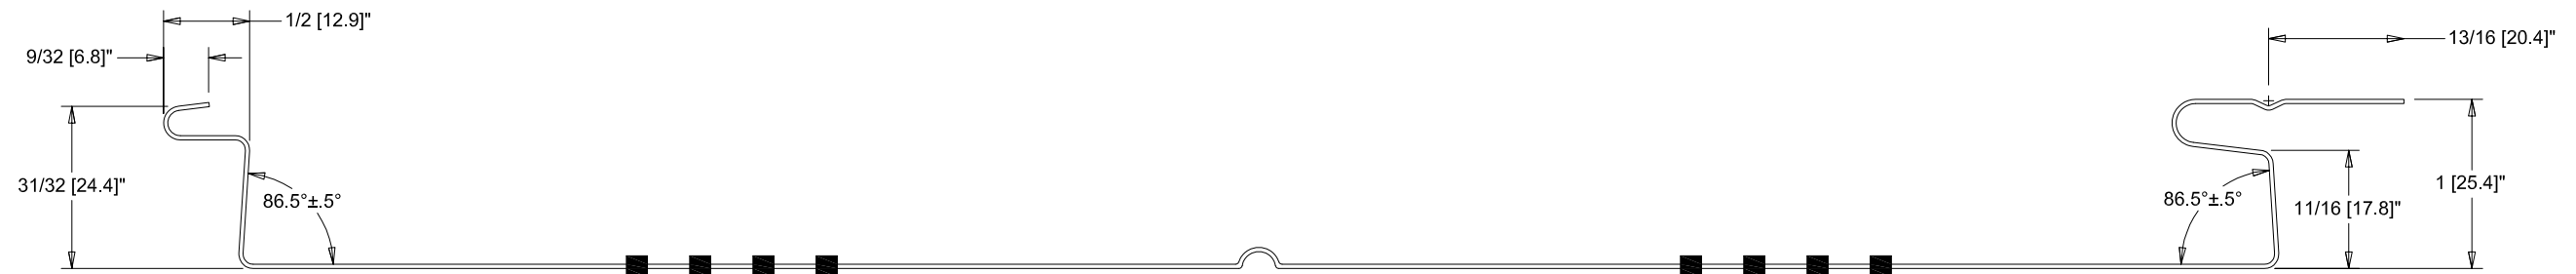

## Flush Seam Panel

Scale : NTS

Standard Panel Options

PSF1.0 Vented Panel w/ 1 Rib (Centered)

PSF1.0 Vented Panel w/ 2 Ribs (Inside)

PSF1.0 Vented Panel w/ 2 Ribs (Outside)

**Premier Panel Systems**

240 Brighton Rd.  
Howell, MI 48843  
Ph: (517)579-3202